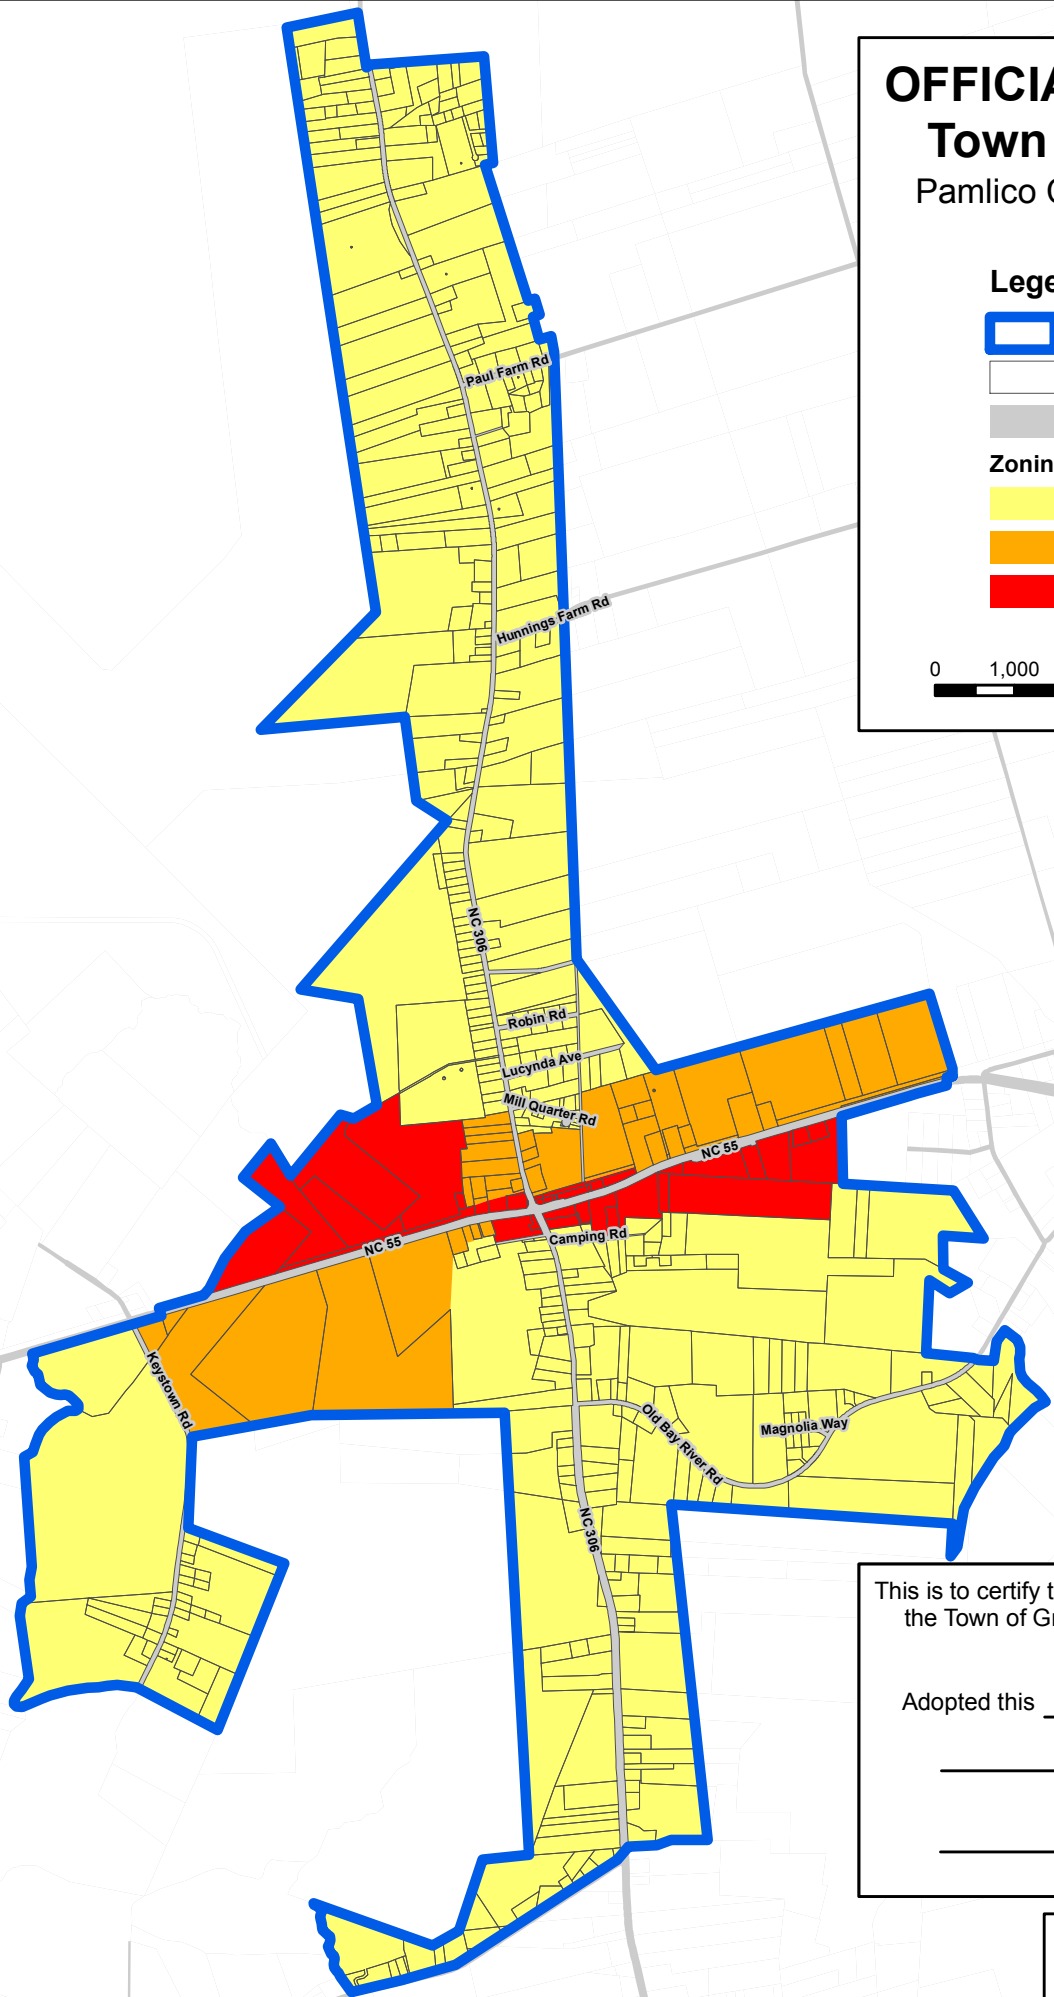

OFFICIAL ZONING MAP

Town of Grantsboro

Pamlico County, North Carolina

Legend

 Grantsboro Town Limits

 Property Lines

 Road

Zoning Classifications

 Residential/Agricultural

 Mixed Use

 Commercial

0 1,000 2,000 3,000 4,000 Feet

This is to certify that this is the Official Zoning Map of the Town of Grantsboro, Pamlico County, North Carolina.

Adopted this ____ day of _____, 2015